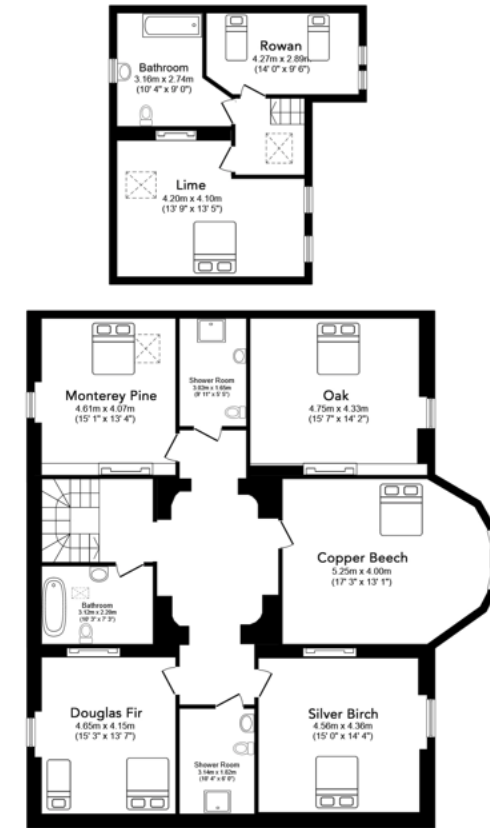

FLOOR PLANS

Basement

Floor area 163.2 sq.m. (1,757 sq.ft.)

Ground Floor

Floor area 251.8 sq.m. (2,711 sq.ft.)

First Floor

Floor area 201.4 sq.m. (2,167 sq.ft.)

BIG HOUSE EXPERIENCE