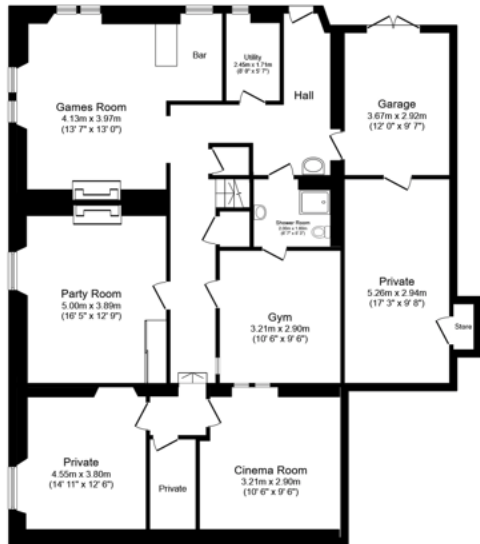

FLOOR PLANS