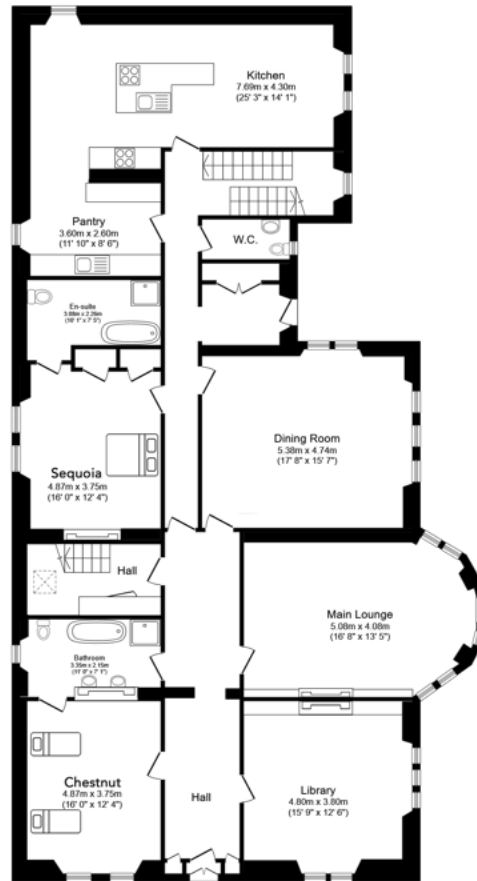

Basement

Floor area 163.2 sq.m. (1,757 sq.ft.)

Ground Floor

Floor area 251.8 sq.m. (2,711 sq.ft.)